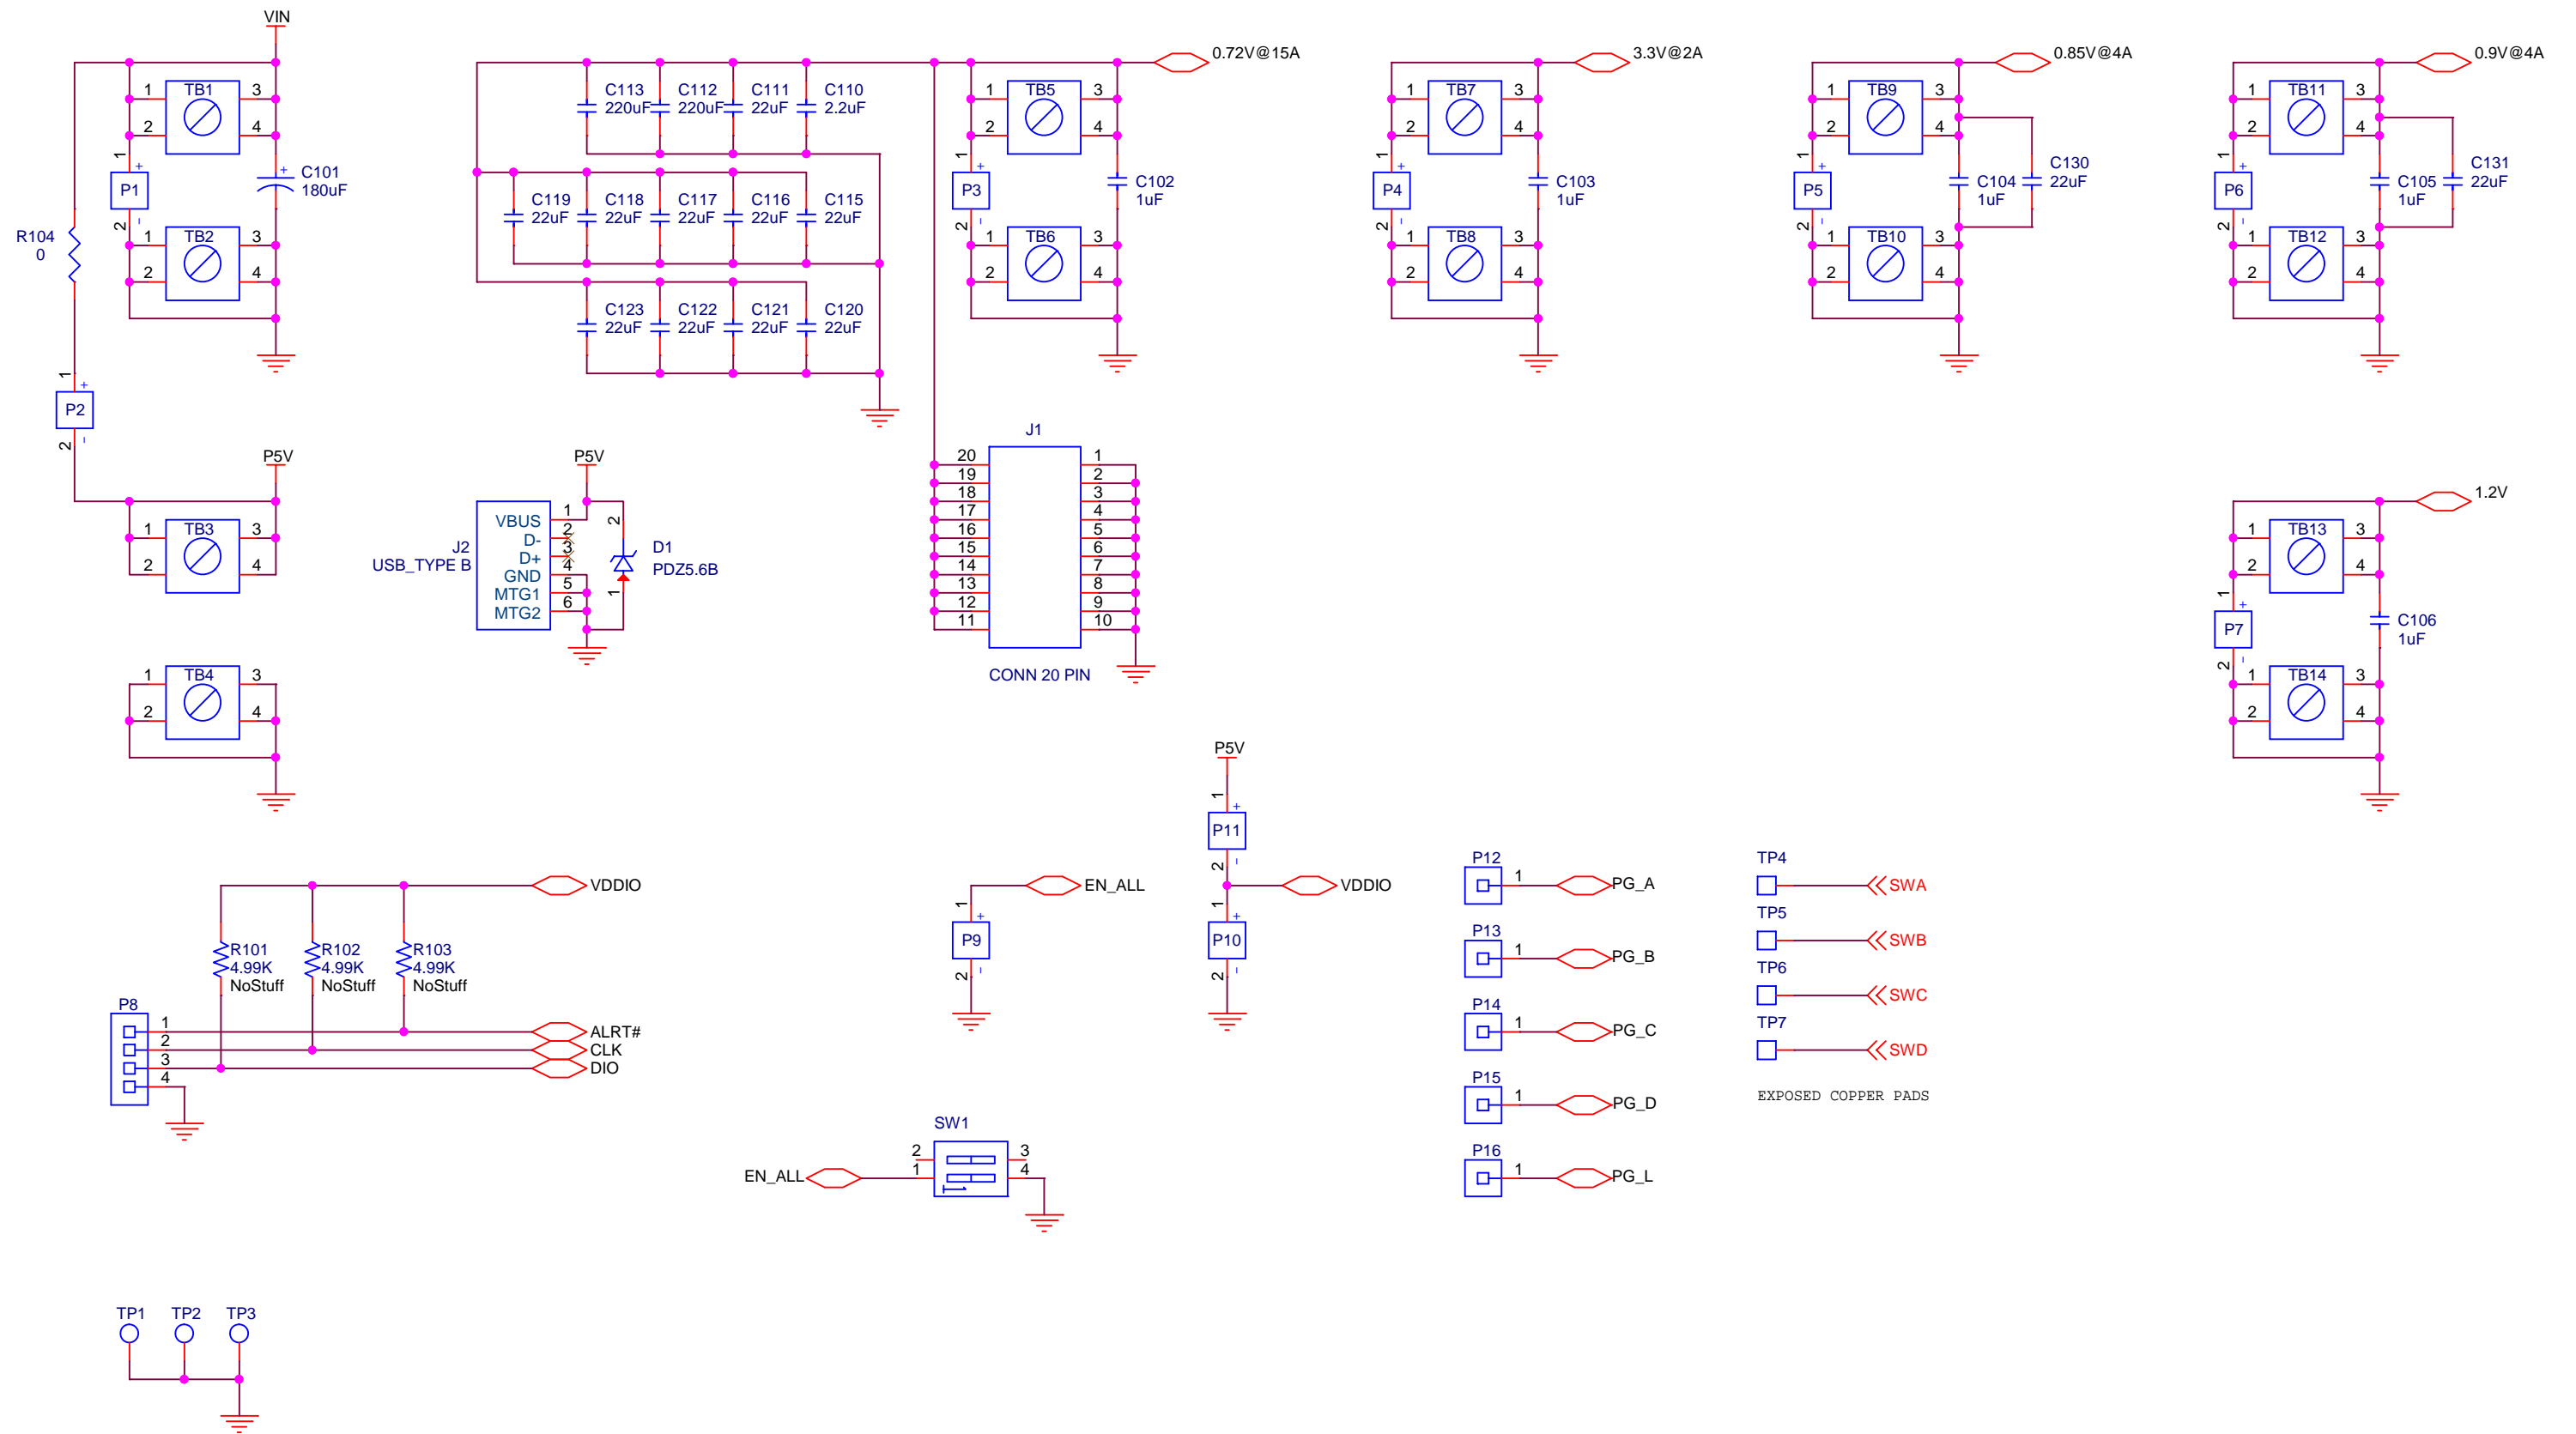

- PG\_A
- PG\_B
- PG\_C
- PG\_D
- PG\_L

MACRO

IRPS4501 EVAL BOARD		
Title		
ZYNQ 4750 CONFIG 8		
Size	Document Number	Rev
B	SCH_EV113-008	E3
Date:	Tuesday, January 15, 2019	Sheet 1 of 2

IRPS5401 EVAL BOARD		
Title		
ZYNQ 4750 CONFIG 8		
Size	Document Number	Rev
<b>B</b>	<b>SCH_EV113-008</b>	<b>E3</b>
Date:	Tuesday, January 15, 2019	Sheet 2 of 2