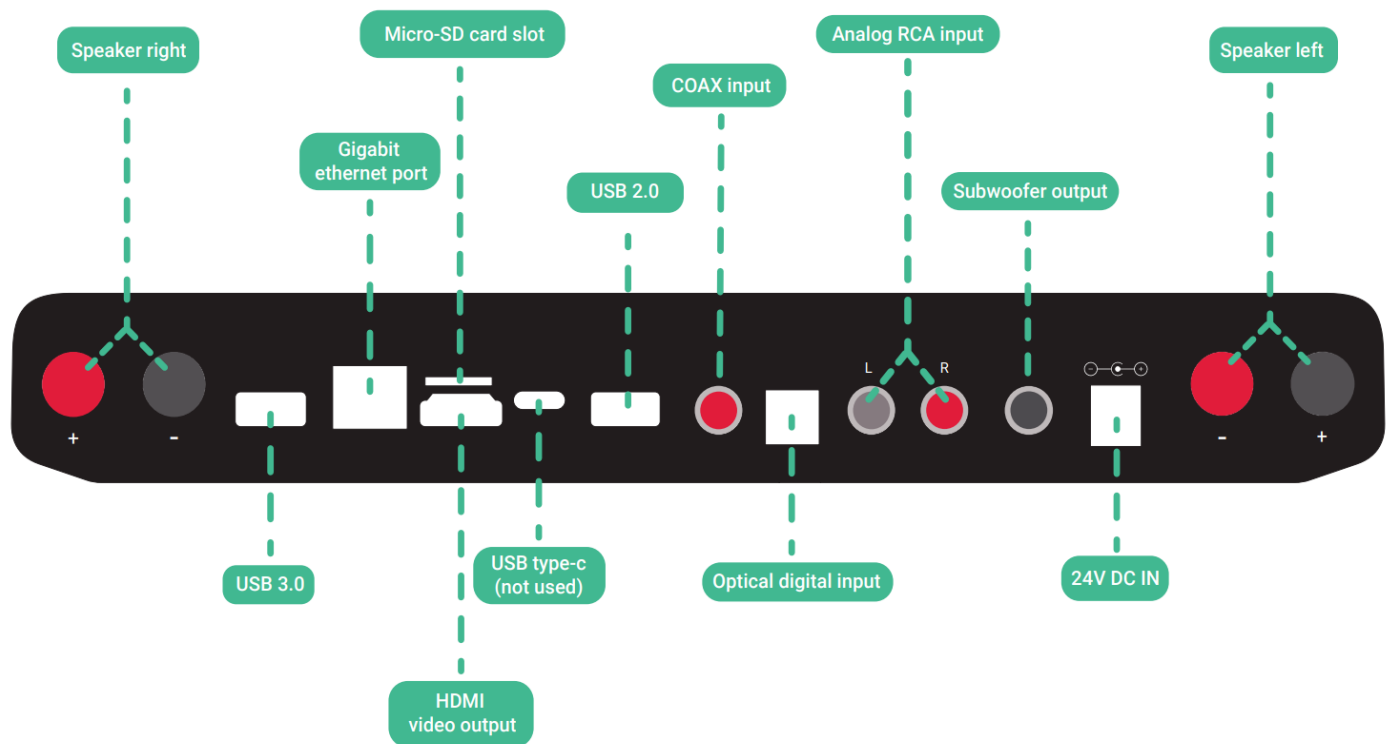

The possibilities are endless from CD playing and ripping (using a USB external CD player/burner to be connected separately), to the Tuneln tuner for Web Radio, and UPNP/DLNA and CIFS/SMB and NFS support. Connectivity with Spotify, Tidal, Qobuz, Airplay is also guaranteed, and plug-ins are available for Youtube, Squeezelite, Radio Paradise, Podcasts, Pandora, Fusion DSP, Roon Bridge, Soundcloud,

Mixcloud and many others in development. Last but not least, the Multi-Room capability with other Volumio stations, in order to create an integrated environment within your home. Integro is the integrated amplifier you've been looking for, not a simple copy-paste, but the result of a skilful design, made through hours of listening, testing and selection of the best components.

Published by
Infineon Technologies AG
81726 Munich, Germany

© 2021 Infineon Technologies AG.
All Rights Reserved.

Please note!

This Document is for information purposes only and any information given herein shall in no event be regarded as a warranty, guarantee or description of any functionality, conditions and/or quality of our products or any suitability for a particular purpose. With regard to the technical specifications of our products, we kindly ask you to refer to the relevant product data sheets provided by us. Our customers and their technical departments are required to evaluate the suitability of our products for the intended application.

We reserve the right to change this document and/or the information given herein at any time.

Additional information

For further information on technologies, our products, the application of our products, delivery terms and conditions and/or prices, please contact your nearest Infineon Technologies office (www.infineon.com).

Warnings

Due to technical requirements, our products may contain dangerous substances. For information on the types in question, please contact your nearest Infineon Technologies office.

Except as otherwise explicitly approved by us in a written document signed by authorized representatives of Infineon Technologies, our products may not be used in any life-endangering applications, including but not limited to medical, nuclear, military, life-critical or any other applications where a failure of the product or any consequences of the use thereof can result in personal injury.